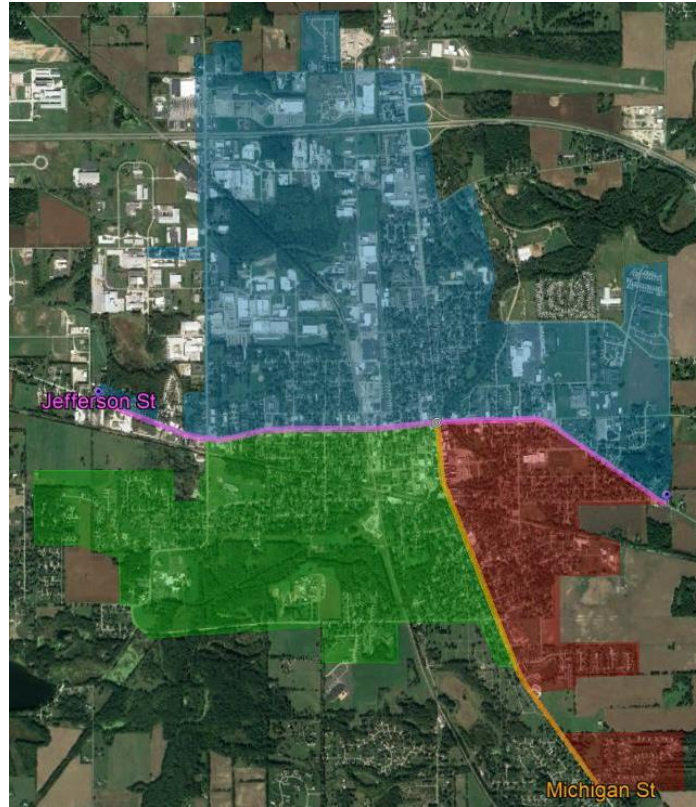

Trash and every other week recycling schedule / map Effective November 5th

Blue Zone: North of Jefferson St

 = MSW (Garbage) and Recycling Service

 = MSW (Garbage) Service Only

 = Republic Services Holiday

November

Su	Mo	Tu	We	Th	Fr	Sa
					1	2
3	4	5	6	7	8	9
10	11	12	13	14	15	16
17	18	19	20	21	22	23
24	25	26	27	28	29	30

Green Zone: South of Jefferson St & West of Michigan St

 = MSW (Garbage) and Recycling Service

 = MSW (Garbage) Service Only

 = Republic Services Holiday

November

Su	Mo	Tu	We	Th	Fr	Sa
					1	2
3	4	12	6	7	8	9
10	11	19	13	14	15	16
17	18	12	20	21	22	23
24	25	26	27	28	29	30

Red Zone: South of Jefferson St & East of Michigan St